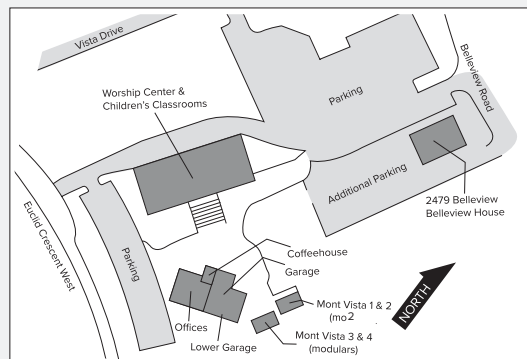

Service Times

Sundays 8, 9:25 & 10:55 a.m.

LIFEkids

Available during all services except 8 a.m.

Exit83 Student Ministry

Sunday • 9:25 a.m. & Wednesday • 7 p.m.

Thank you for your generosity.

Giving options:

- www.lbf.church/give
- LBF Church App (tap "give")
- Text "GIVE" to (909) 891-0115
- Offering boxes located at each exit