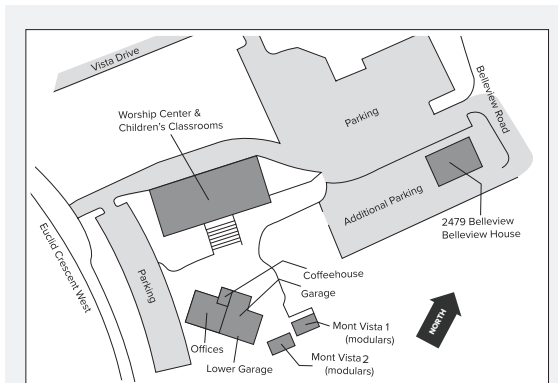

Starting Point

Jesus will change your life, yet it's common to have doubts and questions. Here is your opportunity to learn more. We're launching an 8-week long Starting Point group on October 15. This is a safe place for people considering Christianity or just beginning their faith. Register today at lbfnextsteps.church